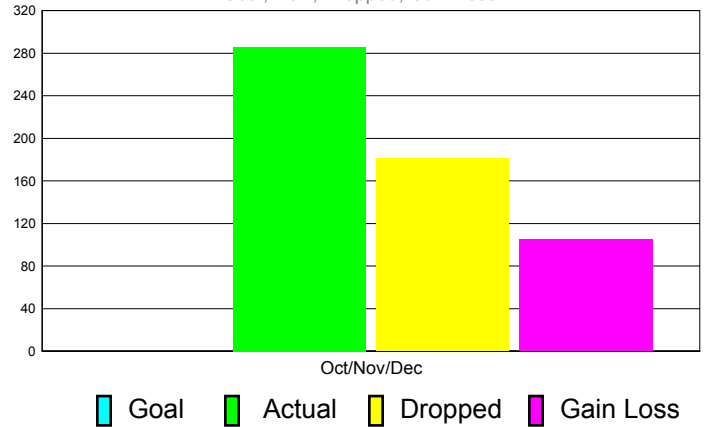

Membership Results 2011-2012

Goal, New, Dropped, Gain/Loss