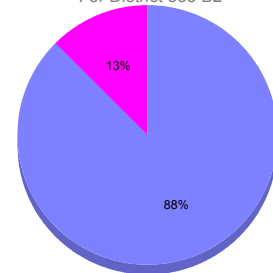

Membership Results 2011-2012

Goal, New, Dropped, Gain/Loss

Comparison of Membership Gain/Loss

Current Year Compared to the Previous Year

Gender Comparison 2010-2011

For District 355 B2

Oct/Nov/Dec

■ Male ■ Female